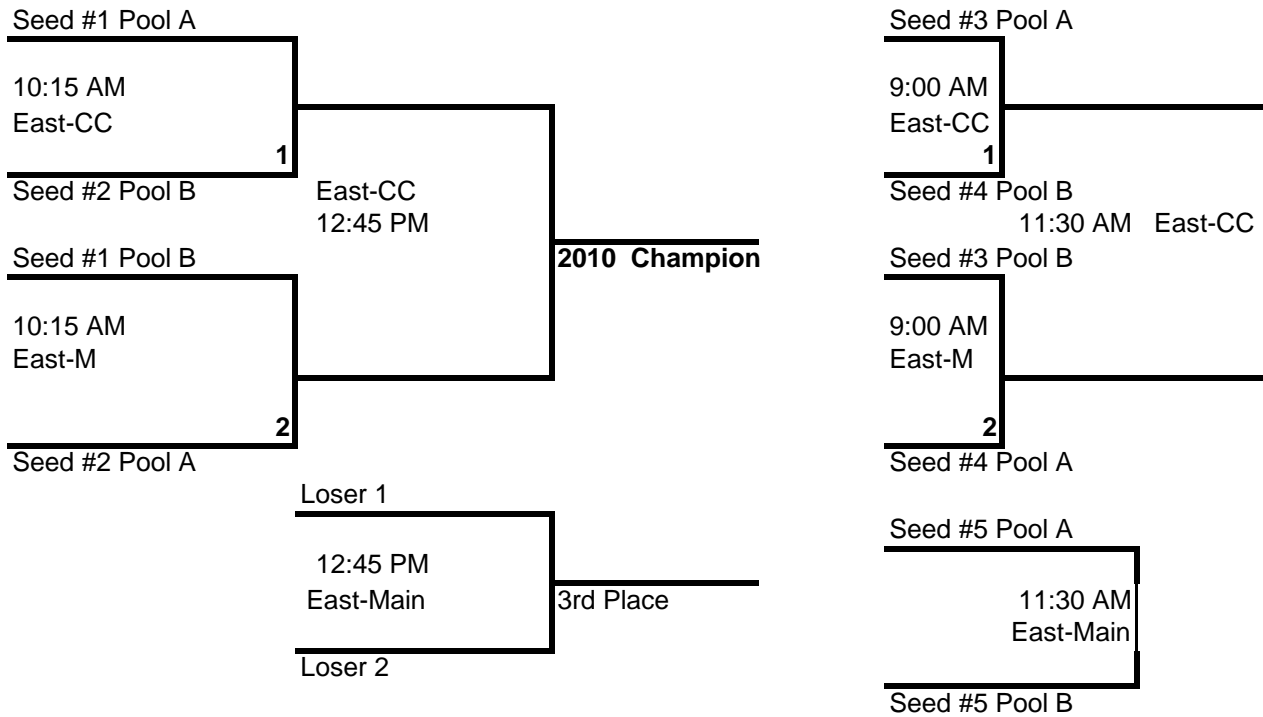

East High is located off of I-235 Exit 9 E. 14th/ E. 15th head NORTH on E. 15th to Walker.
Head WEST on Walker; this will empty into the parking lot at East High School

East-M is the Main Gym

East-CC is the Community Center

**Special Thanks to Prairie Meadows Race Track
and Casino for all their help to Metro Basketball**

Admission	All Day	Weekend
Adults	$7	$13
Students	$2	$3